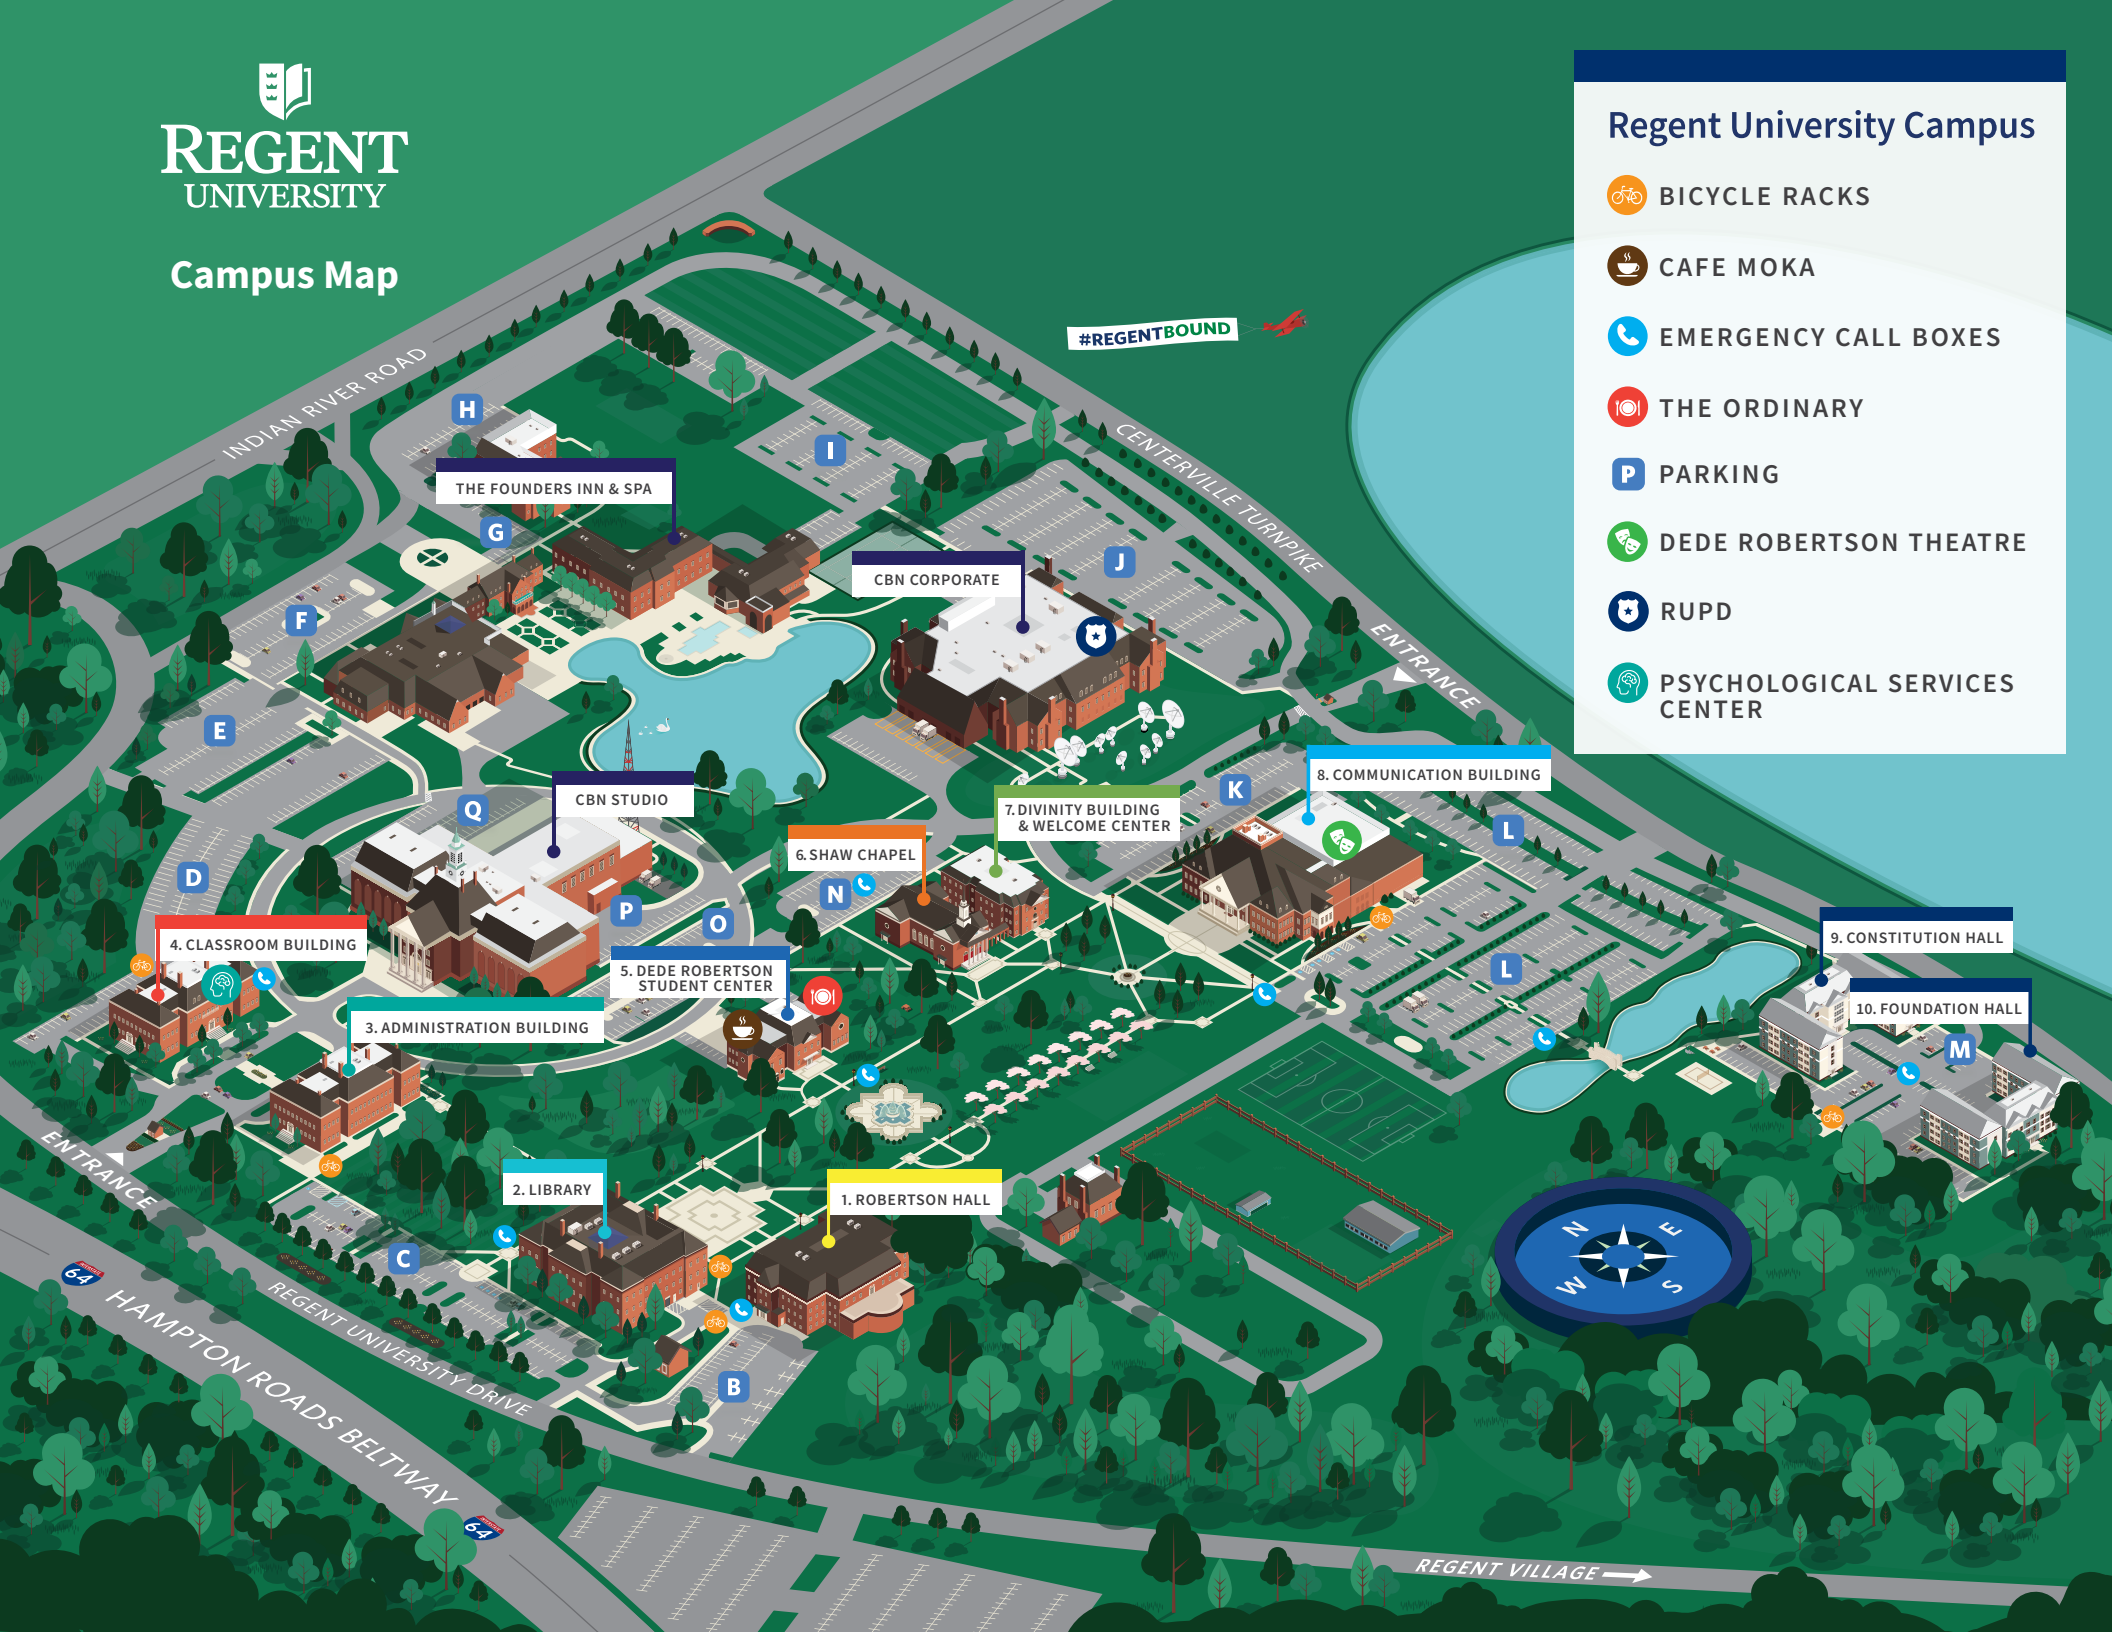

Campus Map

Regent University Campus

-  BICYCLE RACKS
-  CAFE MOKA
-  EMERGENCY CALL BOXES
-  THE ORDINARY
-  PARKING
-  DEDE ROBERTSON THEATRE
-  RUPD
-  PSYCHOLOGICAL SERVICES CENTER

THE FOUNDERS INN & SPA

CBN CORPORATE

CBN STUDIO

7. DIVINITY BUILDING & WELCOME CENTER

8. COMMUNICATION BUILDING

6. SHAW CHAPEL

9. CONSTITUTION HALL

10. FOUNDATION HALL

4. CLASSROOM BUILDING

5. DEDE ROBERTSON STUDENT CENTER

3. ADMINISTRATION BUILDING

2. LIBRARY

1. ROBERTSON HALL

INDIAN RIVER ROAD

#REGENTBOUND

CENTERVILLE TURNPIKE

ENTRANCE

ENTRANCE

HAMPTON ROADS BELTWAY

REGENT UNIVERSITY DRIVE

REGENT VILLAGE